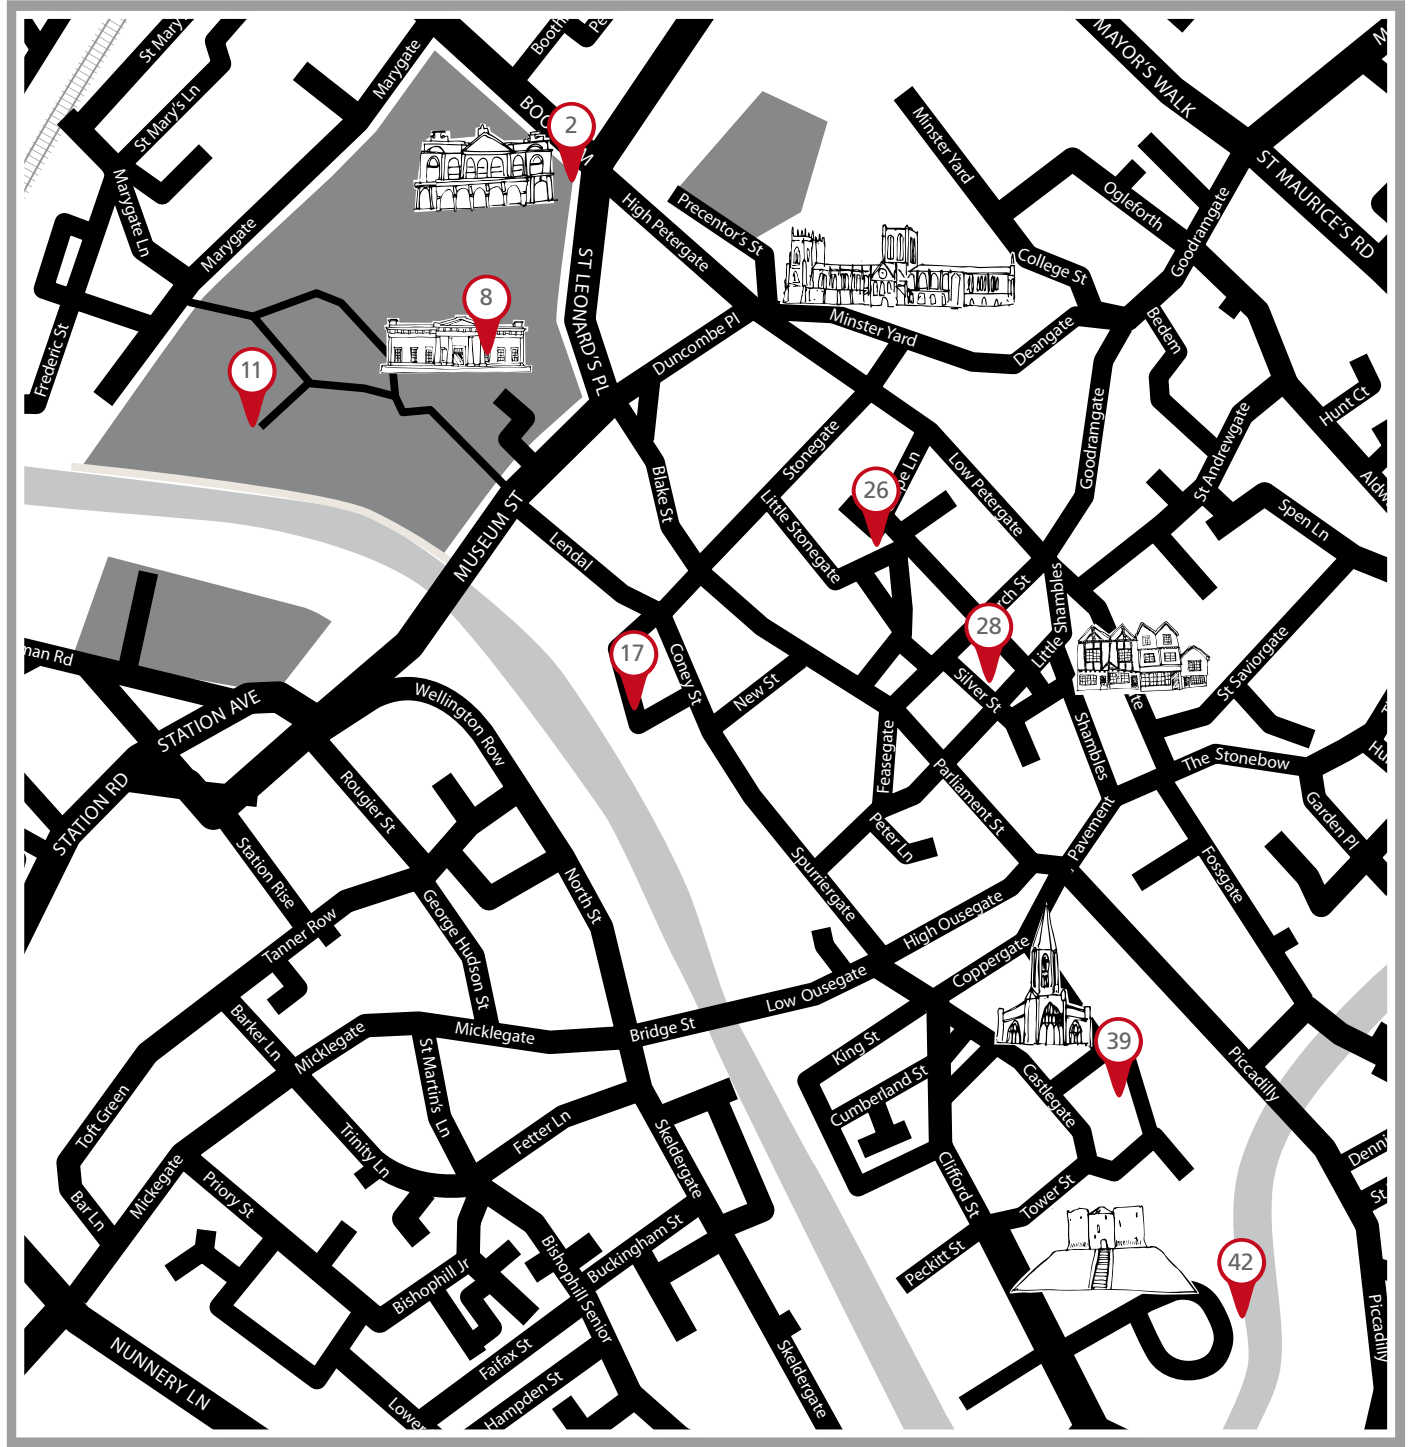

# THE LOVERS TOUR

invent

**2 Christina of Denmark, Duchess of Milan, 1538**

*Hans Holbein the Younger*  
York Pullman Bus,  
Bootham Tower

---

**26 Allegory with Venus and Cupid, probably 1540 - 50**

*Bronzino*  
Coffee Yard

---

**8 Bacchus and Ariadne, 1520 - 23**

*Titian*  
Yorkshire Museum

---

**28 Samson and Delilah, about 1609 - 10**

*Peter Paul Rubens*  
St Sampson's Church  
(Annexe)

---

**11 The Arnolfini Portrait, 1434**

*Jan van Eyck*  
The Hospitium,  
Museum Gardens

---

**39 Mr and Mrs Andrews, about 1750**

*Thomas Gainsborough*  
Fairfax House,  
Coppergate Centre

---

**17 Venus and Mars, about 1485**

*Sandro Botticelli*  
City Screen, Coney Street